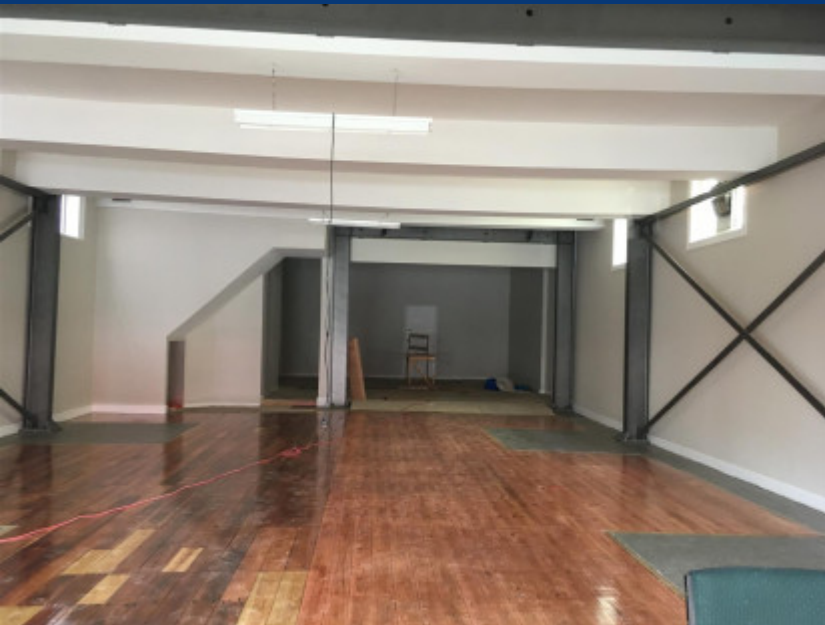

Space for a Hotel, Bar or Restaurant for Lease Newtown Wellington

For Lease

Location: **169 Riddiford Street
Newtown
Wellington City**

Lease: **POA**

Type: **Retail-Lease**

Area (m²): **174.00**

Hotel/Leisure - Bar/Restaurant ready to go